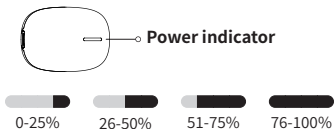

HOW TO CHARGE

1. The power box is divided into four compartments. The lights will be on when the power box is magnetically attached to the eye mask, different light state represents to different power range. When the battery power is too low, the light will keep flashing.

2. Before charging, please remove the power box from eye mask and charge it by the USB charging wire. Charging time is about 45 min. When charging, the blue indicator light will be flashing, and the light will stop flashing after fully charged. After charging finished, please unplug the charging cable in time.

Failure Analysis

Failure	Possible Cause	Solution
Power Indicator light is not on	Poor contact between battery and mask Low Battery	Connect the battery well Charge the battery
Not working	Low battery Automatically off after 18 min of using	Charge the battery Re-start it
Cannot be charged	Poor contact between USB charging wire and power box Your adapter not working well	Connect the charging wire well Change another adapter