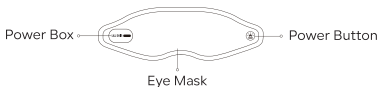

ABOUT

The ultra-soft and light-weighted eye mask fits perfectly to your eyes. It provides warm compression as well as high vibrating massage, helping to accelerate the blood circulation. Perfect for eye muscle fatigue.

Using with gel ice pack, it will help to reduce appearance of puffiness and relax the eyes.

Foldable & portable, wireless using, enjoy eye massage anytime and anywhere.

SPECIFICATIONS

Product Name	Heating/Cooling Eye Massager
Model	ELAX
Operating voltage	3.7V ==
Working power	6W
Charging voltage	5V==
Charging current	2A
Heat temperature	45 ± 5°C
Batery capacity	600mAh
Product Size	240x95x75mm
Host weight	77.5g

PART NAME